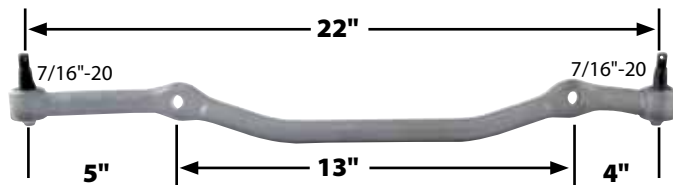

Part No. **ALL56310-56314**

Center Links

Brand new center links for many GM applications. Mounting hardware included.

Part No.	Application	Year	
ALL56310	Chevrolet Chevelle, El Camino and Monte Carlo	1968-72	DS749
	Oldsmobile Cutlass, Hurst and 442		
	Buick Special, Skylark and Grand Sport		
ALL56311	Chevrolet Chevelle, El Camino and Monte Carlo	1973-77	DS808
	Oldsmobile Cutlass, Hurst and 442		
	Buick Century and Regal		
ALL56312	Chevrolet Malibu, El Camino and Monte Carlo	1978-88	DS909
	Oldsmobile Cutlass, Hurst and 442	1978-87	
	Pontiac Grand Prix	1978-87	
	Pontiac Bonneville	1982-86	
	Buick Century, Regal, GN and GNX	1978-81	
ALL56313	Chevrolet Caprice, Impala and Impala SS	1977-96	DS899
	Oldsmobile Delta 88	1977-85	
	Pontiac Bonneville and Catalina	1977-81	
	Pontiac Parisienne	1983-86	
	Cadillac Fleetwood, Brougham and Deville	1977-84	
ALL56314	Chevrolet Camaro (1970-73 With Power Steering, All 1974-79, 1980-81 V8)	1970-81	DS829
	Pontiac Firebird & Trans Am (V8)	1980-81	

ALL56312

Allstar Performance 8300 Lane Dr., Watervliet, MI 49098
Phone: (269) 463-8000 Fax: (800) 772-2618 www.allstarperformance.com

REV031813