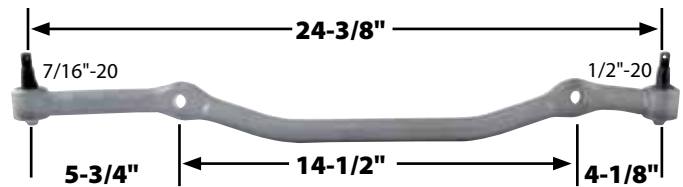

Part No. **ALL56310-56314**

Center Links

Brand new center links for many GM applications. Mounting hardware included.

Part No.	Application	Year	
ALL56310	Chevrolet Chevelle, El Camino and Monte Carlo	1968-72	DS749
	Oldsmobile Cutlass, Hurst and 442		
	Buick Special, Skylark and Grand Sport		
ALL56311	Chevrolet Chevelle, El Camino and Monte Carlo	1973-77	DS808
	Oldsmobile Cutlass, Hurst and 442		
	Buick Century and Regal		
ALL56312	Chevrolet Malibu, El Camino and Monte Carlo	1978-88	DS909
	Oldsmobile Cutlass, Hurst and 442	1978-87	
	Pontiac Grand Prix	1978-87	
	Pontiac Bonneville	1982-86	
	Buick Century, Regal, GN and GNX	1978-81	
ALL56313	Chevrolet Caprice, Impala and Impala SS	1977-96	DS899
	Oldsmobile Delta 88	1977-85	
	Pontiac Bonneville and Catalina	1977-81	
	Pontiac Parisienne	1983-86	
	Cadillac Fleetwood, Brougham and Deville	1977-84	
ALL56314	Chevrolet Camaro (1970-73 With Power Steering, All 1974-79, 1980-81 V8)	1970-81	DS829
	Pontiac Firebird & Trans Am (V8)	1980-81	

ALL56311

Allstar Performance 8300 Lane Dr., Watervliet, MI 49098
Phone: (269) 463-8000 Fax: (800) 772-2618 www.allstarperformance.com

REV031813