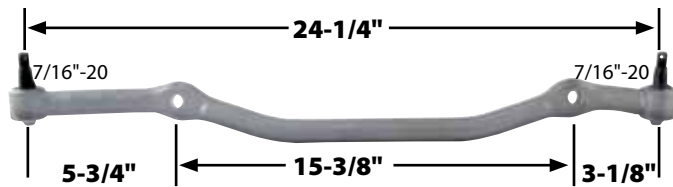

Part No. **ALL56310-56314**

Center Links

Brand new center links for many GM applications. Mounting hardware included.

| Part No. | Application | Year | |
|----------|---|---------|-------|
| ALL56310 | Chevrolet Chevelle, El Camino and Monte Carlo | 1968-72 | DS749 |
| | Oldsmobile Cutlass, Hurst and 442 | | |
| | Buick Special, Skylark and Grand Sport | | |
| ALL56311 | Chevrolet Chevelle, El Camino and Monte Carlo | 1973-77 | DS808 |
| | Oldsmobile Cutlass, Hurst and 442 | | |
| | Buick Century and Regal | | |
| ALL56312 | Chevrolet Malibu, El Camino and Monte Carlo | 1978-88 | DS909 |
| | Oldsmobile Cutlass, Hurst and 442 | 1978-87 | |
| | Pontiac Grand Prix | 1978-87 | |
| | Pontiac Bonneville | 1982-86 | |
| | Buick Century, Regal, GN and GNX | 1978-81 | |
| ALL56313 | Chevrolet Caprice, Impala and Impala SS | 1977-96 | DS899 |
| | Oldsmobile Delta 88 | 1977-85 | |
| | Pontiac Bonneville and Catalina | 1977-81 | |
| | Pontiac Parisienne | 1983-86 | |
| | Cadillac Fleetwood, Brougham and Deville | 1977-84 | |
| ALL56314 | Chevrolet Camaro (1970-73 With Power Steering, All 1974-79, 1980-81 V8) | 1970-81 | DS829 |
| | Pontiac Firebird & Trans Am (V8) | 1980-81 | |