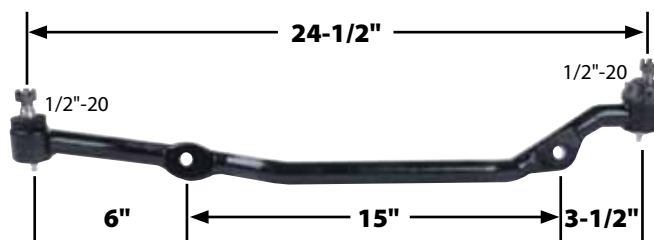

ALL56314

Allstar Performance 8300 Lane Dr., Watervliet, MI 49098
Phone: (269) 463-8000 Fax: (800) 772-2618 www.allstarperformance.com

REV031813